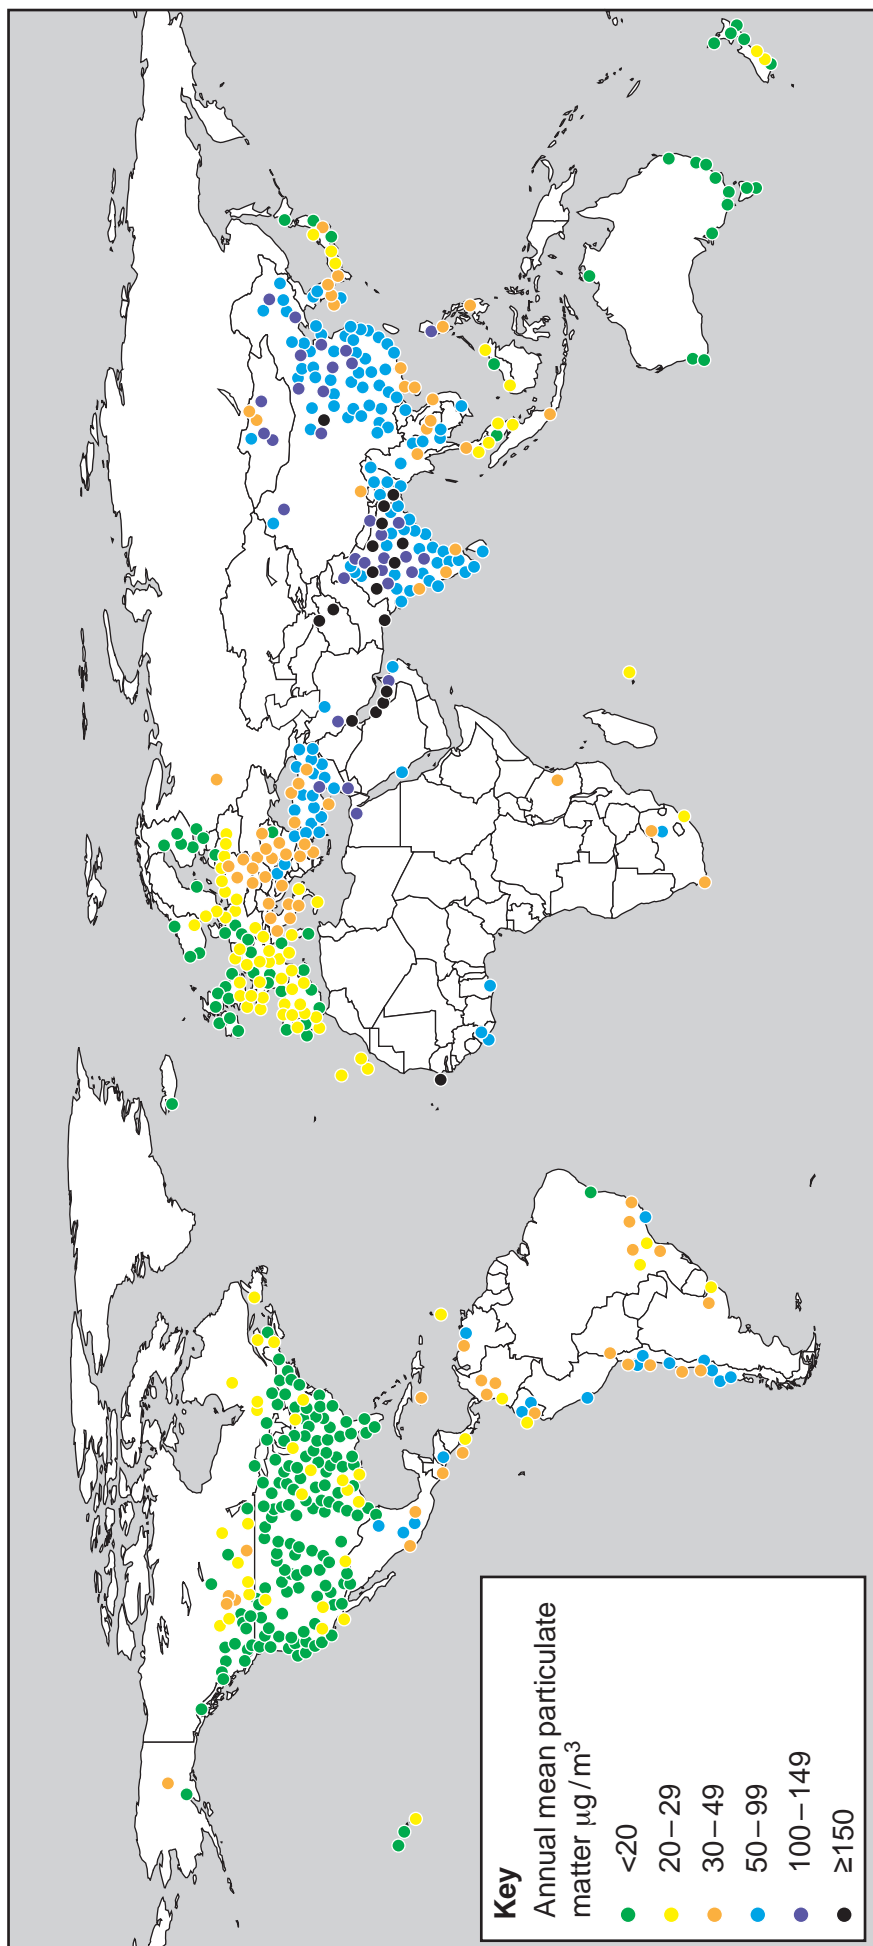

Cambridge
International
AS & A Level

Cambridge International Examinations
Cambridge International Advanced Subsidiary and Advanced Level

GEOGRAPHY

9696/42

Paper 4 Advanced Human Geography Options

May/June 2018

INSERT

1 hour 30 minutes

READ THESE INSTRUCTIONS FIRST

This Insert contains all the resources referred to in the questions.

This document consists of **4** printed pages.

Fig. 1.1 for Question 1

Size of dairy herd (number of cows) and profit/loss in pence per litre of milk for selected farms in the UK, an HIC in Europe, 2013

Fig. 4.1 for Question 4
Annual mean air pollution in urban areas, 2008–13

Table 7.1 for Question 7

Percentage of the world's Fairtrade farmers and farm workers, by world region, 2013

world region	percentage
Caribbean	3
Central America	9
South America	12
East Africa	49
West Africa	14
North Africa and the Middle East	1
Australasia	1
Southeast Asia	6
South Asia	5

Fig. 10.1 for Question 10

A simplified core-periphery model of regional development

The arrows represent flows of labour, capital, raw materials and manufactured goods.

Permission to reproduce items where third-party owned material protected by copyright is included has been sought and cleared where possible. Every reasonable effort has been made by the publisher (UCLES) to trace copyright holders, but if any items requiring clearance have unwittingly been included, the publisher will be pleased to make amends at the earliest possible opportunity.