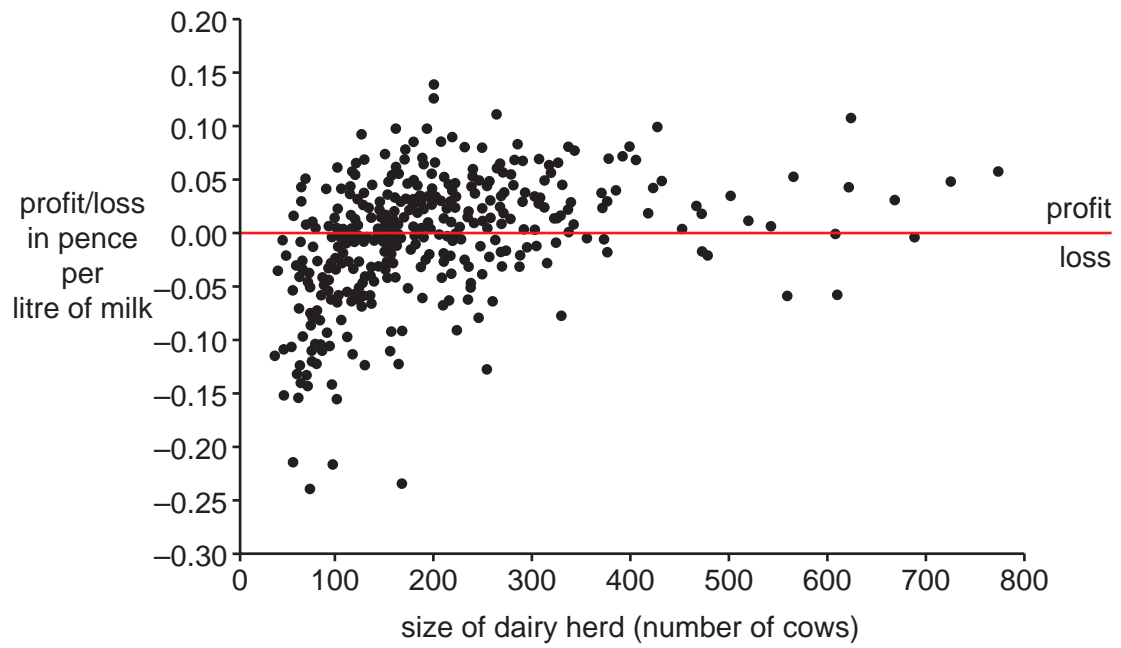

INSERT

1 hour 30 minutes

READ THESE INSTRUCTIONS FIRST

This Insert contains all the resources referred to in the questions.

This document consists of **4** printed pages.

Fig. 1.1 for Question 1

Size of dairy herd (number of cows) and profit/loss in pence per litre of milk for selected farms in the UK, an HIC in Europe, 2013

Fig. 4.1 for Question 4
Annual mean air pollution in urban areas, 2008–13

Table 7.1 for Question 7

Percentage of the world's Fairtrade farmers and farm workers, by world region, 2013

world region	percentage
Caribbean	3
Central America	9
South America	12
East Africa	49
West Africa	14
North Africa and the Middle East	1
Australasia	1
Southeast Asia	6
South Asia	5